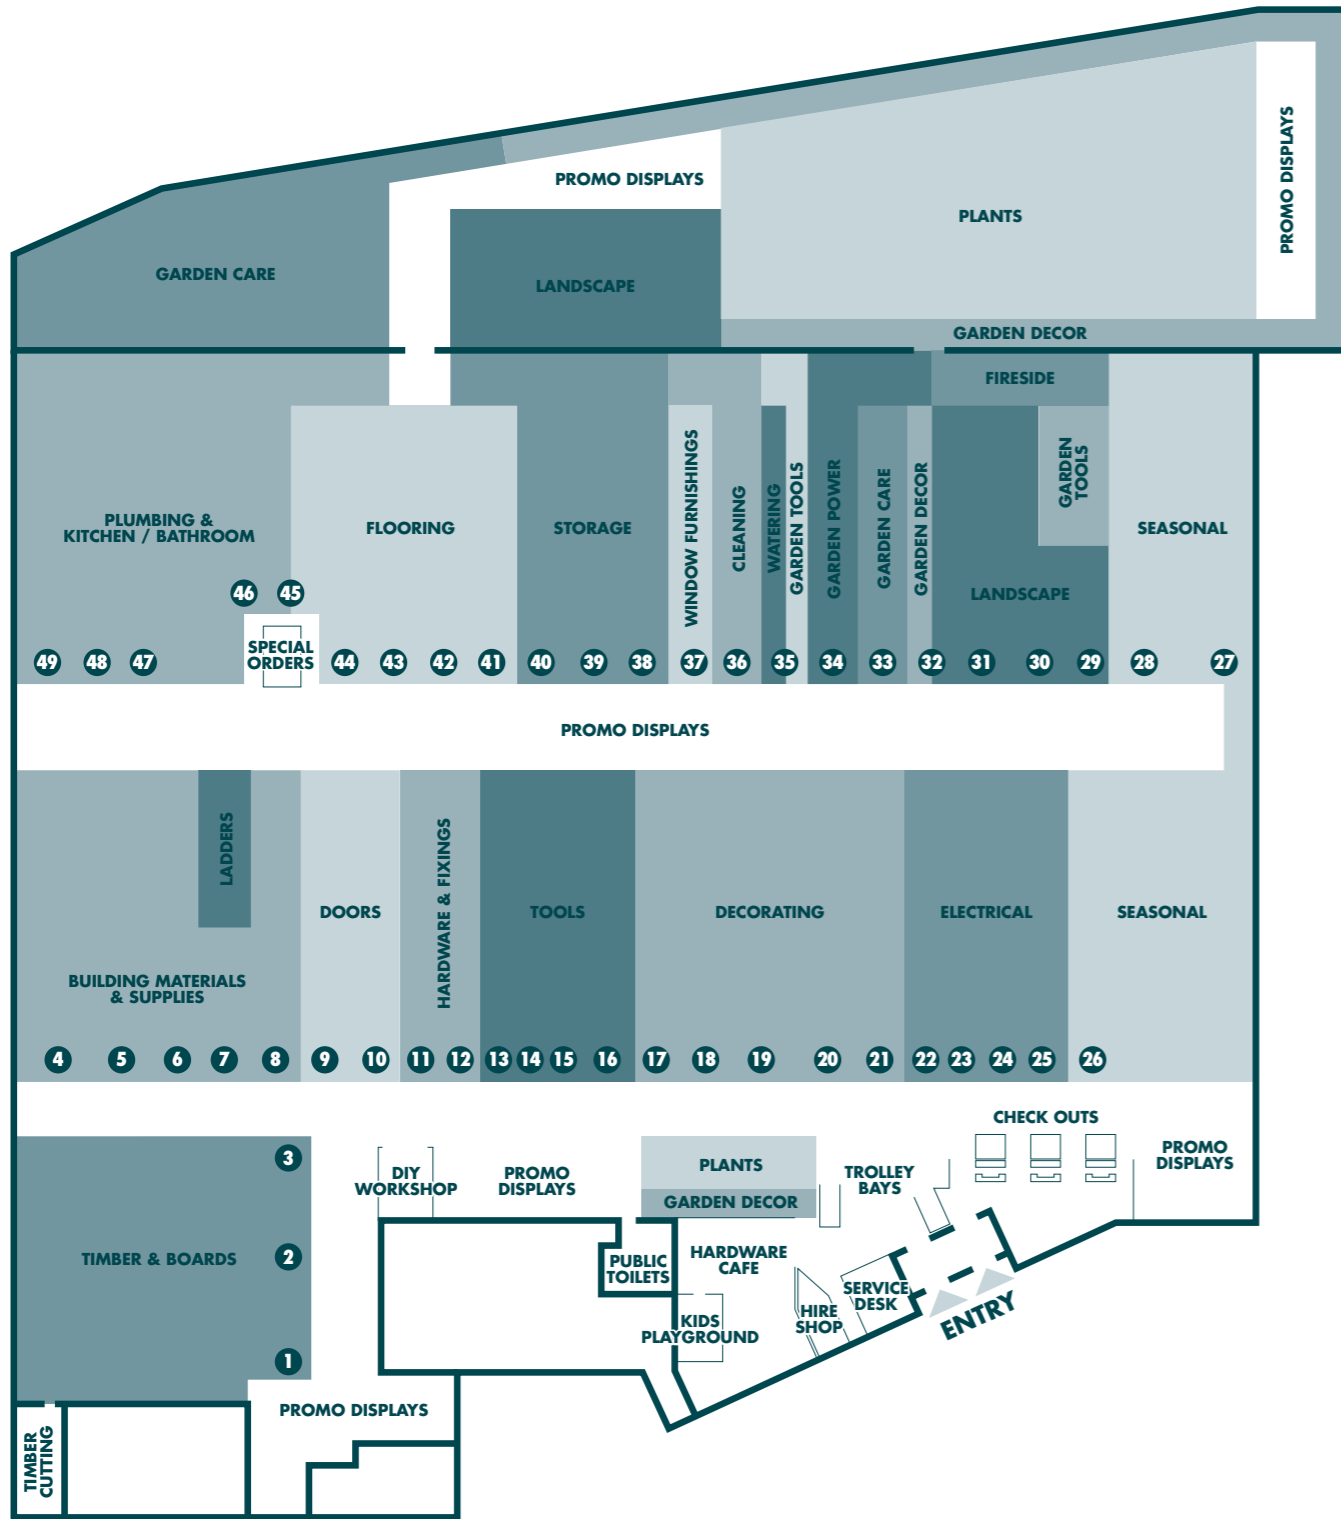

STORE MAP

ROCHDALE

PRODUCT	AISLE
A	
Abrasives	16
Abrasive Tools	15
Adhesives	18
Airers	36
Air Tools	14
Alarms & CCTV	11
Aquatics	35
Arches	Garden Centre
Architrave	3
Assisted Living	48
Auto Tools	16
AV Accessories	22
Axes	35
B	
Bamboo Screening	Garden Centre
Bark Chips	Garden Centre
Basins	48
Bathroom Cabinets	48
Bathroom Lights	24
Bathroom Taps	46
Bathroom Vanity	47
Bathroom Wall Accessories	48
Bathroom Wooden Storage	48
Baths & Panels	47
Batteries	14
BBQs & Accessories	28
Bench Top Tools	13
Bins & Liners	38
Bird Baths	Garden Centre
Bird Care	33
Blow Vacs	34
Bolts	11
Bricks & Blocks	4
Brooms & Buckets	36
C	
Cabinet Hardware	12
Cable	22
Carpet & Carpet Tiles	41
Ceiling Paint	19
Cement	4
Central Heating	49
Chain	11
Chainsaw Accessories	34
Chainsaws	34
Children's Lighting	25
Child Safety	11
Chisels	13
Clamps	13
Cleaning Chemicals	36
Clothes Organisation	41
Coloured Wood & Metal Paint	21
Colour Selection	19
Compost	Garden Centre
Composters	29
Compressors	14
Concrete	4
Conduit	22

PRODUCT	AISLE
H	
Hammers	13
Hand Saws	13
Hanging Baskets	32
Heated Towel Rails	4
Hedge Trimmers	34
Hinges	11
Holesaw Blades	16
Hooks	12
Hose Fittings	35
Hose Reels	35
Household Pest Control	33
Houseplants	Front of Store
Hover Mowers	34
Hydroponics	35
I	
Indoor Pots	Front of Store
Insect Control	27
Insulation	6
Interior Paint	19/20/21
Interior Woodcare	21
Internal Door Handles	12
Ironing Boards	36
Irrigation	35
K	
Kitchen Accessories	45
Kitchen Appliances	46
Kitchen Doors & Cabinets	46
Kitchen Taps & Splashbacks	46
Kitchen Worktops	46
Knives	13
L	
Ladders	7
Laminate Board	2
Laminate Flooring	42
Laundry Baskets	36
Lawn Care	33
Lawn Mower Accessories	34
Lawn Seed	33
Letter Boxes & Numerals	12
Levels	13