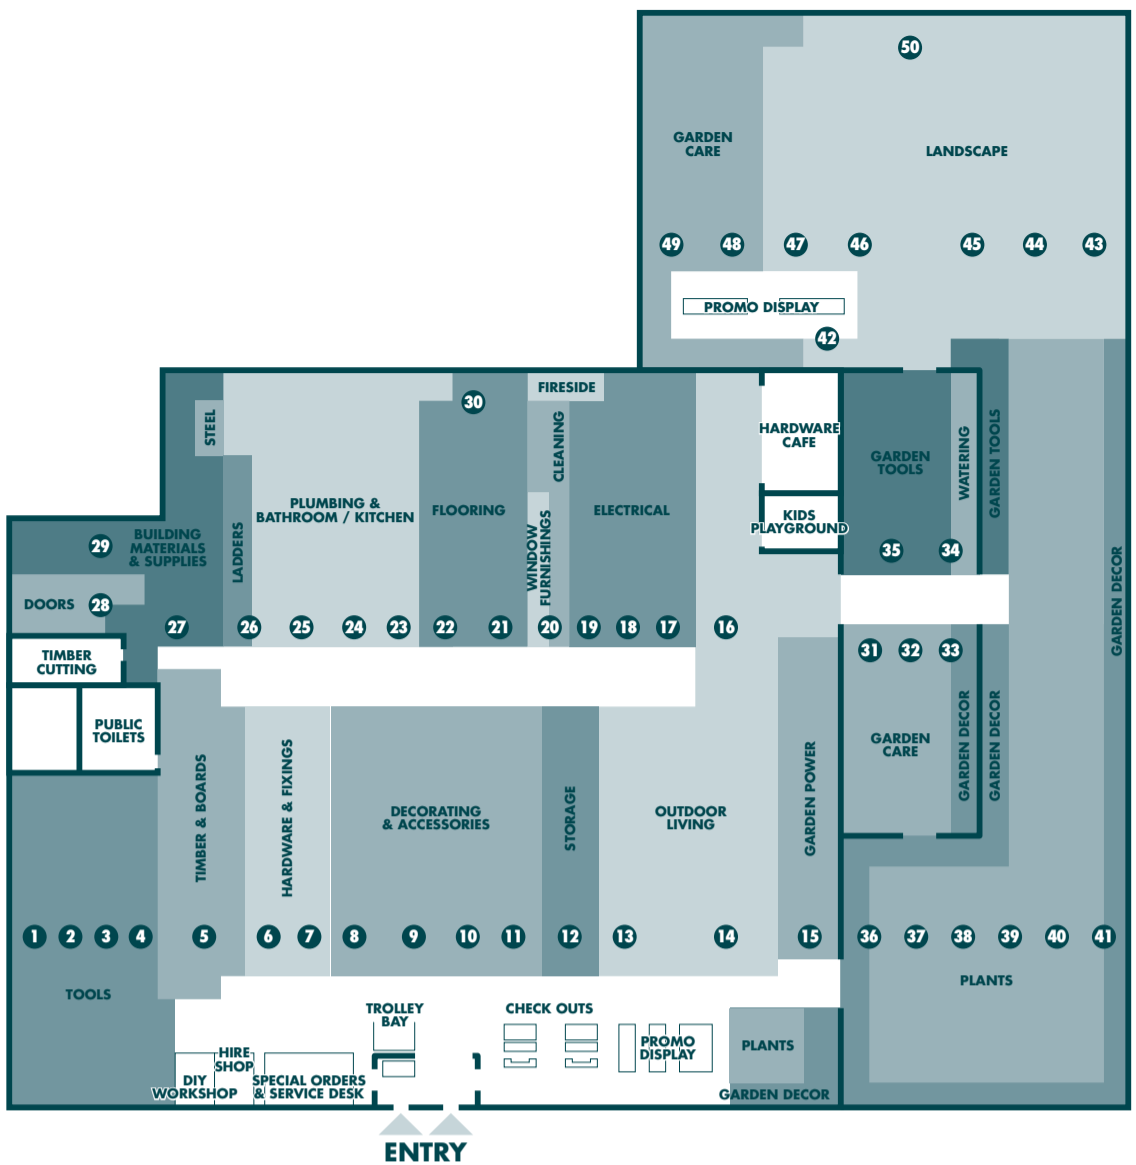

C	
Cabinet Hardware	7
Cable	19
Carpet & Carpet Tiles	22
Ceiling Paint	9
Cement	27
Central Heating	30
Chain	6
Chainsaw Accessories	15
Chainsaws	15
Children's Lighting	19
Child Safety	7
Chisels	1
Clamps	1
Cleaning Chemicals	20
Clothes Organisation	12
Coloured Wood & Metal Paint	11
Colour Selection	9
Compost	49
Composters	39
Compressors	2
Concrete	27
Conduit	19
Corded Power Tools	1/2/3
Cordless Lawn Mowers	15
Cordless Power Tools	3/4
Coving	27/30
Craft Paint	8
Cube Storage	12
Cultivating	35
Curtain Poles	20
Curtains & Accessories	20
Curtain Tracks	20

D	
Damp Proofing	8
Deck Chairs	14
Decking	44
Decking Balustrades	28
Decking Care	11
Decorative Aggregates	47
Decorative Mouldings	30
Digital Measuring	1
Dollies	6
Door Bells	7
Door Furniture	7
Doormats	22
Doors	28
Door Security	7
Door Stops	6
Down Lights	19
Drainage	26
Draught Excluders	7
Drill Bits	4
Dust Sheets	11

E	
Enamel Paint	8
Extension Leads	19
Exterior Wood Paint	11
External Storage	45

F	
Fence Panels	43
Fibre Pots	41
Files	1
Fillers	10
Fireplaces	30
Fixing Tools	3
Floating Shelves	12
Flooring Tools	22
Flush Lights	19
Furniture Board	5
Furniture Paint	8
Furniture Protection	6

PRODUCT	AISLE
G	
Galvanised Storage	12
Garage Storage	12
Garage Trunks	12
Garden Benches	14
Garden Bins	39
Garden Chairs & Cushions	14
Garden Edging	43
Garden Furniture - Rattan	16
Garden Furniture - Wooden	16
Garden Hand Tools	34
Garden Lanterns	33
Garden Ornaments	36
Garden Pest Control	32
Garden Stakes	44
Garden Tables	16
Gate Hardware	7
Gazebos	14
Generators	3
Glazed Pots	41
Gloves	35
Greenhouse Accessories	44
Grinding Disks	4
Grow Your Own	31
Guttering	26

H	
Hammers	1
Hand Saws	1/4
Hanging Baskets	33
Heated Towel Rails	30
Hedge Trimmers	15
Hinges	7
Holesaw Blades	4
Hooks	6
Hose Fittings	34
Hose Reels	34
Household Pest Control	32
Houseplants	15
Hover Mowers	15
Hydroponics	31

I	
Indoor Pots	15
Insect Control	32
Insulation	29
Interior Paint	8
Interior Woodcare	11
Internal Door Handles	7
Ironing Boards	20
Irrigation	34

K	
Kids Furniture	30
Kitchen Accessories	25
Kitchen Appliances	25
Kitchen Doors & Cabinets	30
Kitchen Splashbacks	25
Kitchen Taps	24
Kitchen Worktops	25
Knives	1

L	
Ladders	26
Laminate Board	5
Laminate Flooring	22
Laundry Baskets	20
Lawn Care	31
Lawn Mower Accessories	15
Lawn Seed	31
Letter Boxes & Numerals	7
Levels	1
Light Bulbs	18
Light Shades	17
Loft Ladders	26
Loppers	35

M	
Masonry Paint	11
Mats	22
Measuring	1
Metal Pipe & Fittings	26
Mini Rollers	10
Modular Storage	12
Mops	20
Mosaic Tiles	21
Moving & Packing	12

N	
Nail Guns	1
Nails	6
Natural Storage	12
Night Lights	19
Nuts	6

O	
Outdoor Heaters	13
Outdoor Lights	18
Outdoor Security Lights	18

P	
Padlocks	7
Paint Brushes & Cleaning	10
Paint Mixing Bases	9
Paint Roller Covers & Kits	10
Paint Scrapers	10
Paint Tools & Tapes	10

PRODUCT	AISLE
Paint Trays & Buckets	10
Parasols & Covers	16
Pavers & Paving	43/50
Pendant Lights	17
Pet Housing	46
Petrol Mowers	15
Picture Hanging	6
Planed Timber	5
Plant Care	32
Plant Support	44
Plaster - Bagged	27
Plasterboard	27
Plastic Pipe & Fittings	26
Plastic Pots	39
Plastic Storage	12
Playgrounds	46
Play Surfaces	46
Pliers & Fixings	1
Plugs & Plumbing Accessories	30
Plumbing Tools	30
Polycarbonate Roofing	29
Power Tool Accessories	4
Premium Paint	8
Pressure Washers	2
Propagating Trays & Covers	31

R	
Radiators & Radiator Cabinets	30
Roller Blinds	20
Roof Felt	29
Roof Flashing	29
Rope	6
Rotary Mowers	15
Rotary Tools	4
Rugs	21/22

S	
Safes	7
Safety Gear	3
Sand	27
Sandpaper	10
Saw Blades	4
Sawn Treated Timber	5
Sawn Untreated Timber	5
Scotia & Trim	22
Screen Panels	43
Screwdrivers	1
Screws	6
Sealants	10
Seeds	31
Shed & Fence Paint	11
Sheds	45
Sheet Timber	5
Shower Accessories	23