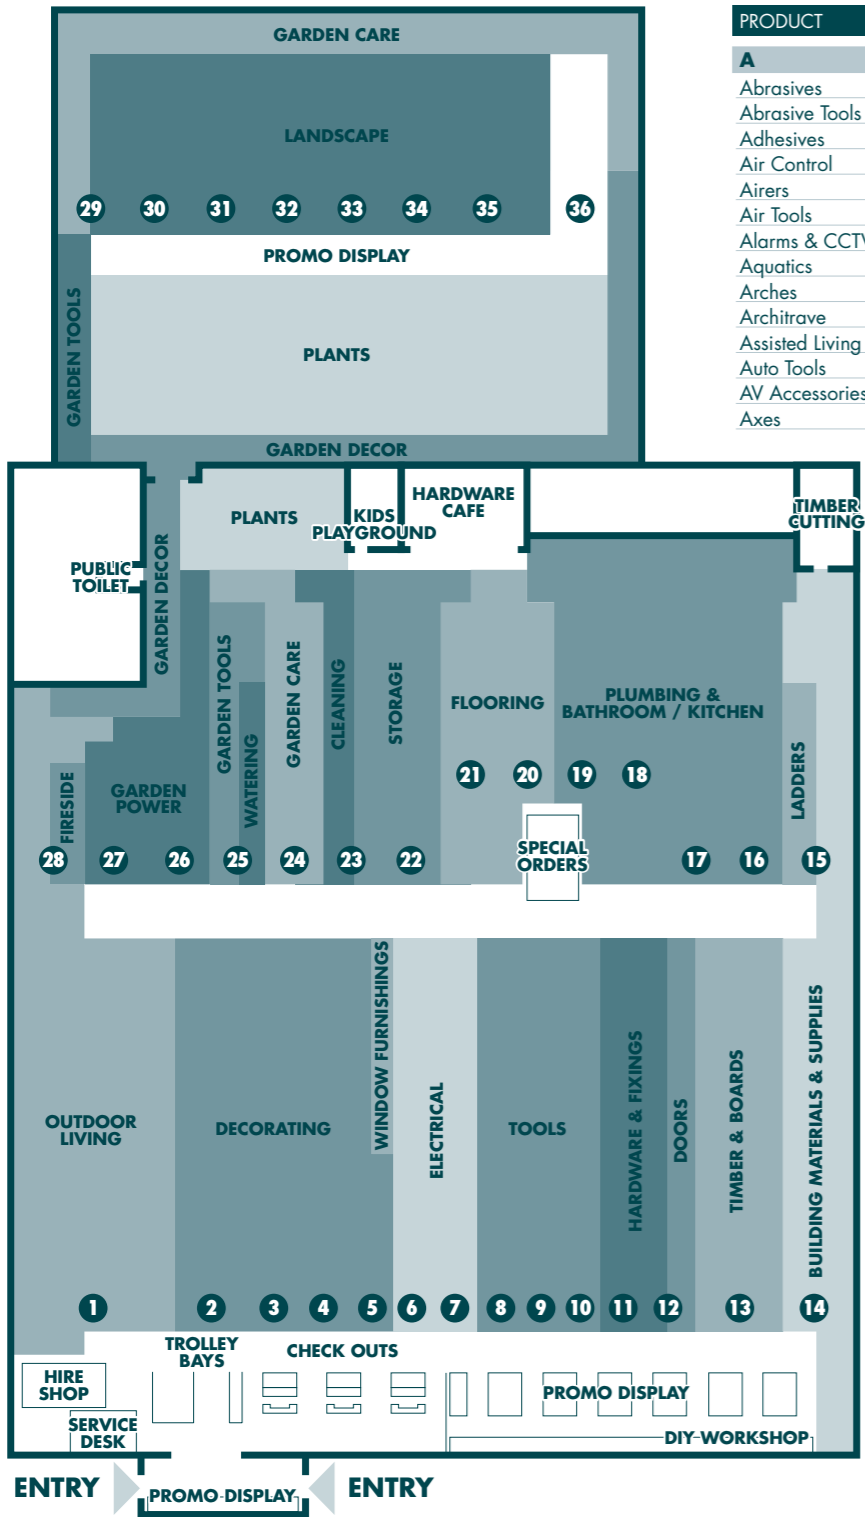

STORE MAP

BASILDON

PRODUCT	AISLE
A	
Abrasives	10
Abrasive Tools	9-10
Adhesives	3
Air Control	8
Airers	23
Air Tools	8
Alarms & CCTV	11
Aquatics	28
Arches	36
Architrave	13
Assisted Living	17
Auto Tools	8
AV Accessories	6
Axes	25

PRODUCT	AISLE
B	
Bamboo Slat Screening	36
Bark Chips	30
Basins	17
Bathroom Cabinets	17
Bathroom Lights	7
Bathroom Taps	18
Bathroom Vanity	17
Bathroom Wall Mounted Accessories	17
Bathroom Wooden Storage	17
Baths & Panels	17
Batteries	6
BBQs & Accessories	1
Bench Top Tools	10
Bins & Liners	23
Bird Baths	29
Bird Care	24
Blow Vacs	26
Bolts	11
Bricks & Blocks	14
Brooms & Buckets	23

PRODUCT	AISLE
H	
Hammers	8
Hand Saws	8
Hanging Baskets	26
Heated Towel Rails	16
Hedge Trimmers	27
Hinges	12
Holesaw Blades	10
Hooks	23
Hose Fittings	25
Hose Reels	25
Household Pest Control	24
Houseplants	29
Hover Mowers	26
Hydroponics	24

PRODUCT	AISLE
L	
Ladders	15
Laminate Board	13
Laminate Flooring	20
Laundry Baskets	22
Lawn Care	24
Lawn Mower Accessories	26
Lawn Seed	24
Letter Boxes & Numerals	12
Levels	8
Light Bulbs	6
Light Shades	7
Loft Ladders	15
Loppers	25