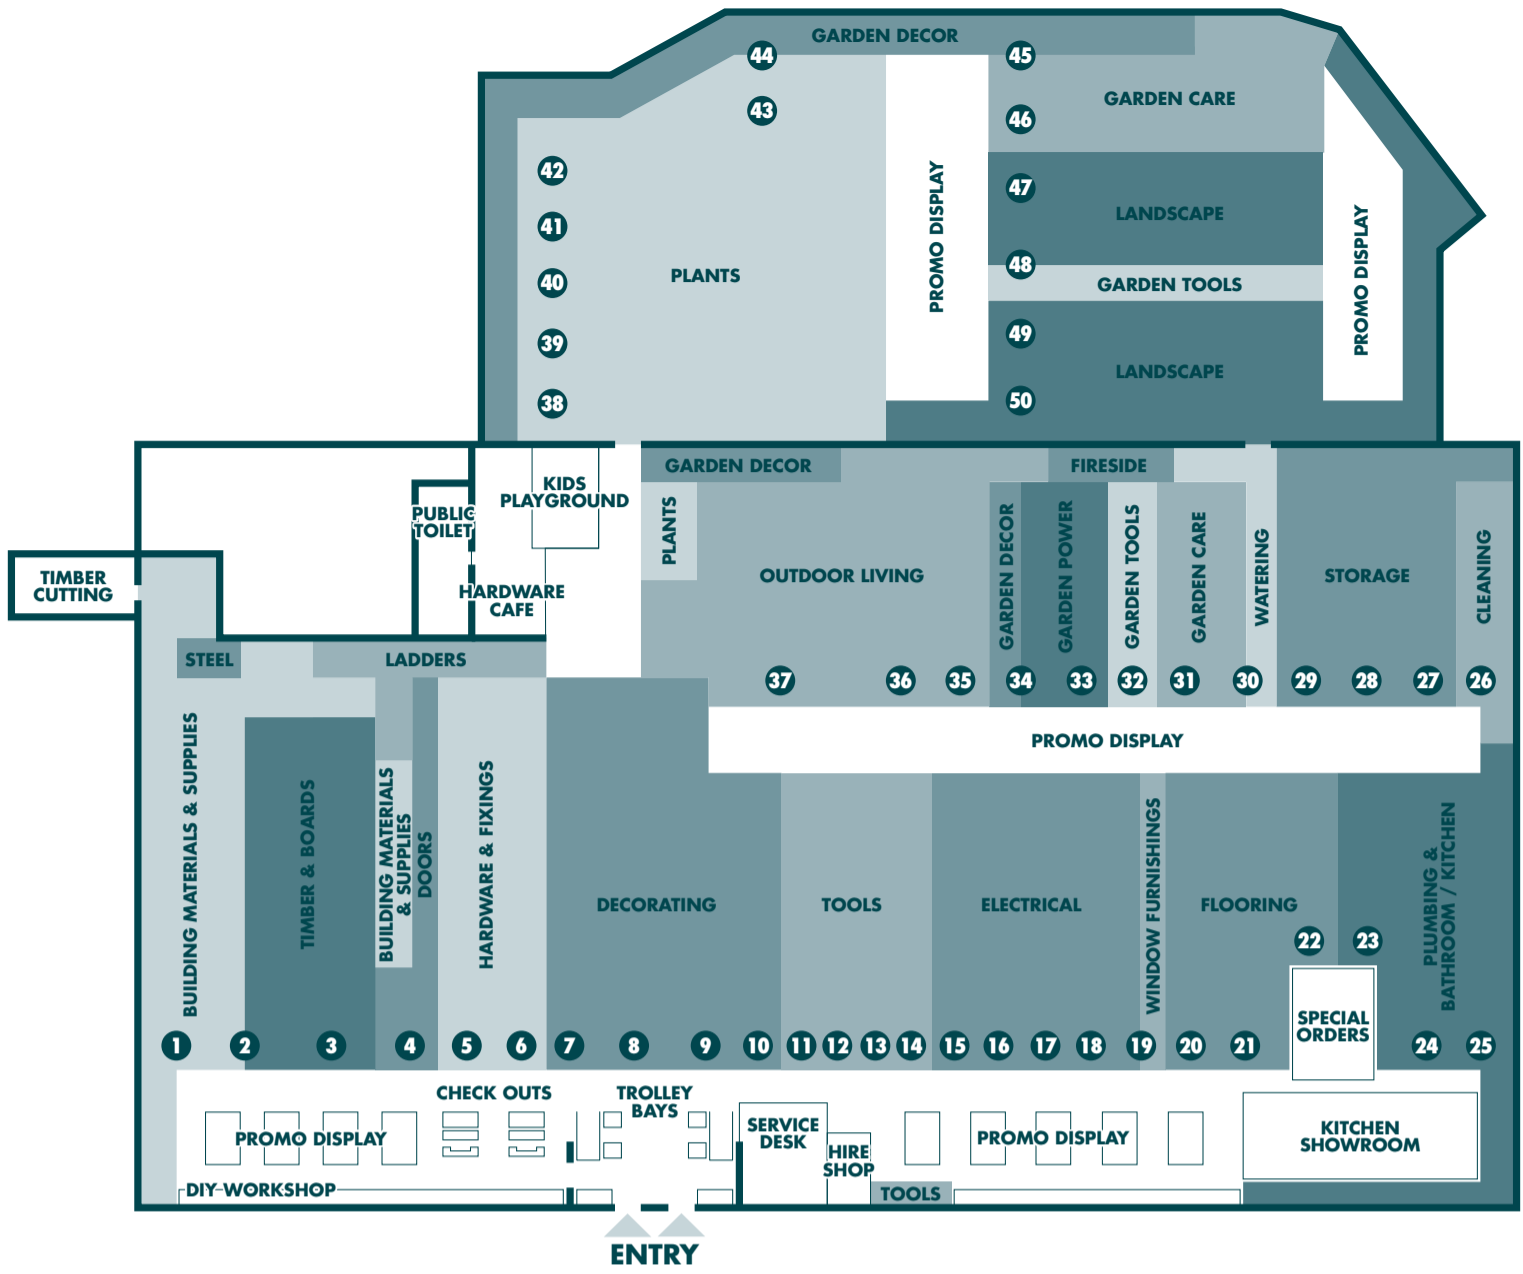

# STORE MAP

WORLE

PRODUCT	AISLE
<b>A</b>	
Abrasives	9
Abrasive Tools	14
Adhesives	9
Air Control	33
Airers	26
Air Tools	13
Alarms & CCTV	5
Aquatics	30
Arches	1
Architrave	3
Assisted Living	28
Auto Tools	12
AV Accessories	15
Axes	32
<b>B</b>	
Bamboo Slat Screening	50
Bark Chips	45
Basins	24
Bathroom Cabinets	23
Bathroom Lights	17
Bathroom Taps	23
Bathroom Vanity	24
Bathroom Wall Mounted Accessories	24
Bathroom Wooden Storage	24
Baths & Panels	24
Batteries	13
BBQs & Accessories	36
Bench Top Tools	12
Bins & Liners	26
Bird Baths	50
Bird Care	30
Blow Vacs	33
Bolts	6
Bricks & Blocks	1
Brooms & Buckets	26
<b>C</b>	
Cabinet Hardware	5
Cable	15
Carpet & Carpet Tiles	21
Ceiling Paint	8
Cement	1
Central Heating	25
Chain	6
Chainsaw Accessories	33
Chainsaws	34
Children's Lighting	18
Child Safety	6
Chisels	11
Clamps	11
Cleaning Chemicals	26
Clothes Organisation	28
Coloured Wood & Metal Paint	8
Colour Selection	8
Compost	45
Composters	48
Compressors	13
Concrete	1
Conduit	15
Corded Power Tools	12
Cordless Lawn Mowers	33
Cordless Power Tools	13
Coving	1