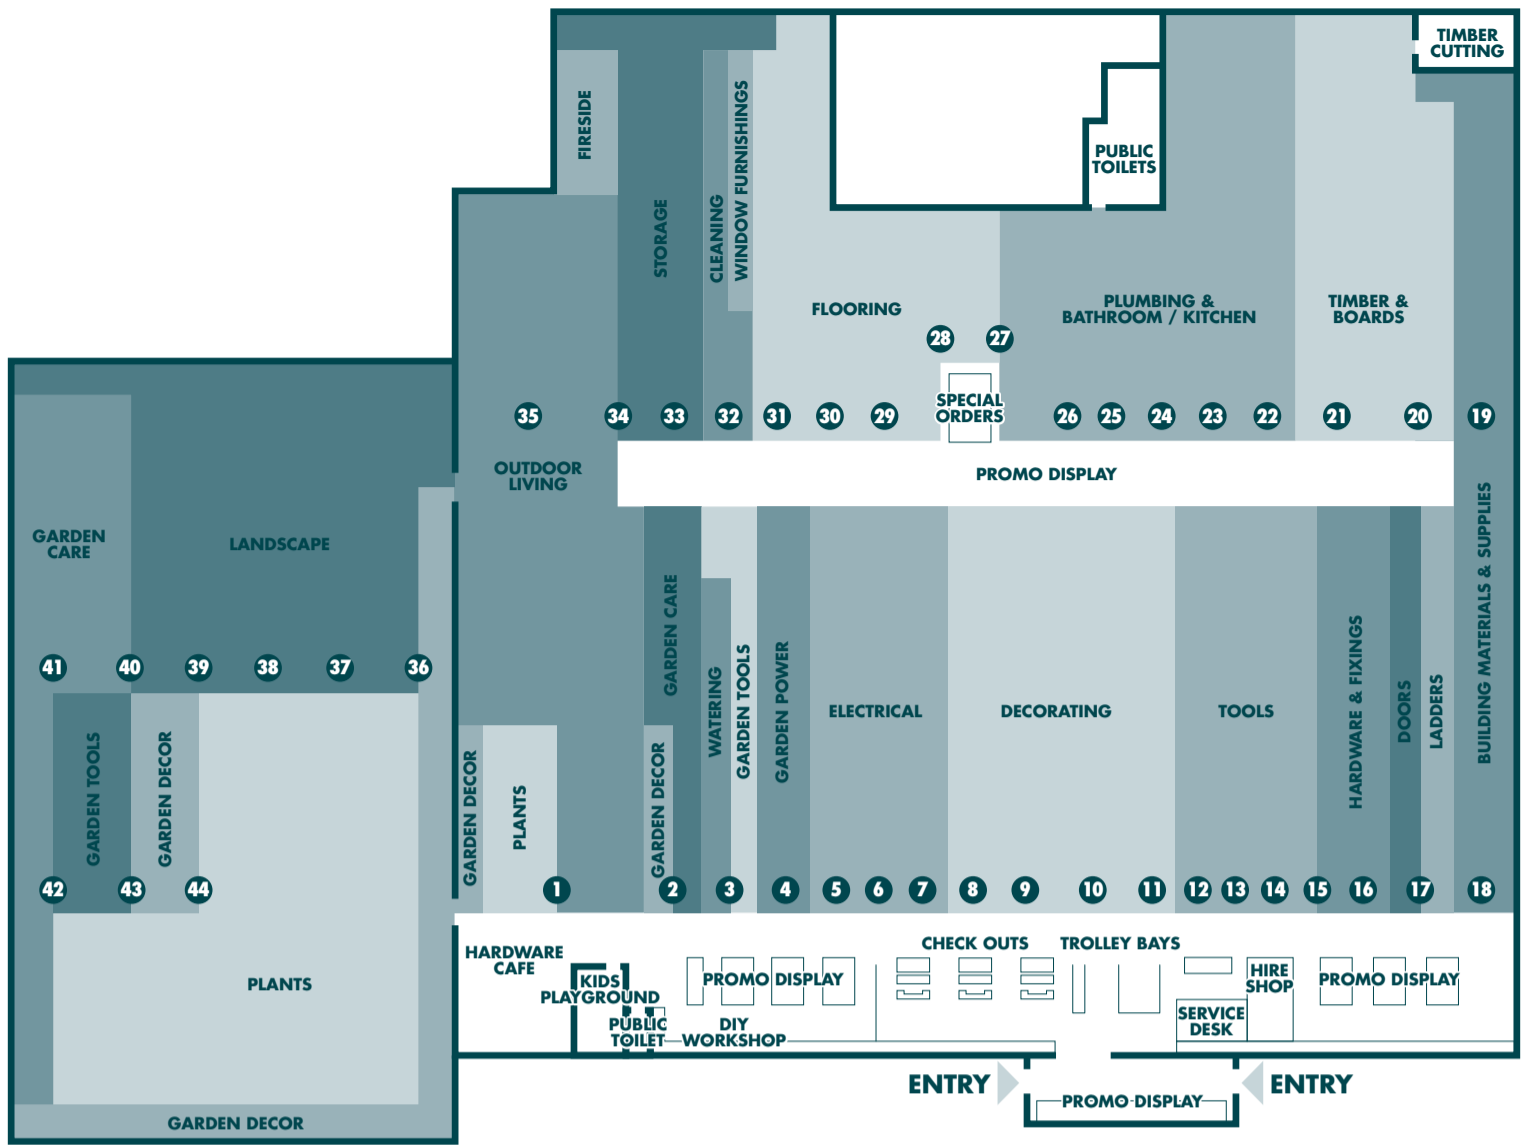

STORE MAP

HARLOW

PRODUCT	AISLE
A	
Abrasives	12
Abrasive Tools	12
Adhesives	8
Airers	32
Air Tools	12
Alarms & CCTV	15
Aquatics	3
Arches	18
Architrave	18
Assisted Living	23
Auto Tools	12
AV Accessories	5
Axes	3
B	
Bamboo Slat Screening	38
Bark Chips	40
Basins	23
Bathroom Cabinets	24
Bathroom Lights	6
Bathroom Taps	23
Bathroom Vanity	24
Bathroom Wall Mounted Accessories	24
Bathroom Wooden Storage	24
Baths & Panels	23
Batteries	13
BBQs & Accessories	34
Bench Top Tools	13
Bins & Liners	32
Bird Care	2
Blow Vacs	4
Bolts	15
Bricks & Blocks	39
Brooms & Buckets	32
C	
Cabinet Hardware	16
Cable	5
Carpet & Carpet Tiles	28
Ceiling Paint	9
Cement	18
Central Heating	22
Chain	19
Chainsaw Accessories	4
Chainsaws	4
Children's Lighting	7
Child Safety	16
Chisels	12
Clamps	12
Cleaning Chemicals	32
Clothes Organisation	33
Coloured Wood & Metal Paint	8
Colour Selection	10
Compost	41
Composters	41
Compressors	12
Concrete	18
Conduit	5
Corded Power Tools	13
Cordless Lawn Mowers	4
Cordless Power Tools	13
Coving	18
Craft Paint	8
Cube Storage	33
Cultivating	3
Curtain Poles	32
Curtains & Accessories	32
Curtain Tracks	32