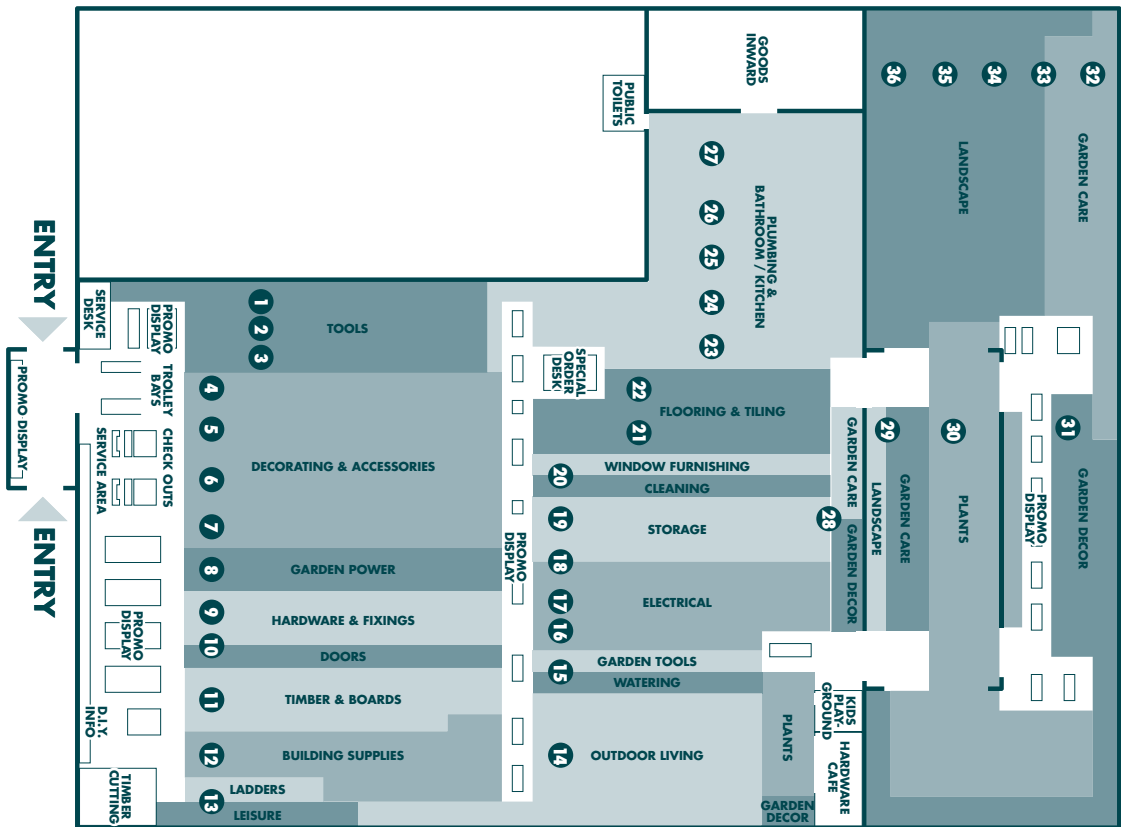

# STORE MAP

Griffiths Way, St. Albans

**WAREHOUSE SAWMILLS**

**WILDST RANGE**

**EXPERT ADVICE**

**HARDWARE CAFE**

**KIDS PLAYGROUND**

**SPECIAL ORDERS**

**WE WILL DELIVER**

**PLANT PROMISE**

**OPEN 7 DAYS**

**GIFT CARD**

PRODUCT	AISLE
<b>A</b>	
Adaptors & Timers	18
Adhesives - Wallpaper	7
Adhesives - Flooring & Tiling	21
Airers	20
Artificial Grass	36
<b>B</b>	
Banana Lounges	14
Basins	26
Bath Mats	25
Bath Screens	26
Bathroom Accessories	24
Bathroom Cabinets & Storage	25
Baths	26
Batteries	1
BQs, Fuel & Accessories	14
Bins - Indoor	20
Bins - Outdoor	34
Bird Care	28
Bird Netting	29
Blades & Knives	1
Blooms - Sows	3
Blinds & Accessories	20
Blower/Vacs	8
Bolts & Nuts	9
Boots	15
Borders - Wallpaper	7
Buckets	10
Bricks & Blocks	12
Brooms	20
Bubble Wrap	19
Builders Plastic	12
<b>C</b>	
Cabinet Hardware	9/10
Cables	18
Canopies	12
Car Care	20
Carpet Tiles	21
Castors, Wheels & Dollies	9
Ceiling Paint	5
Cement	12
Central Heating Accessories	22
Ceramic Floor Tiles	22
Chairs	10
Chairsaws	8
Chair Tips	13
Child Safety	9
Chisels	1
Circular Saw Blades	3
Circular Saws	14
Cladding	11
Cleaning Chemicals	20
Clothes Airers	20
Clothes Organisation	19
Clothesline Accessories	20